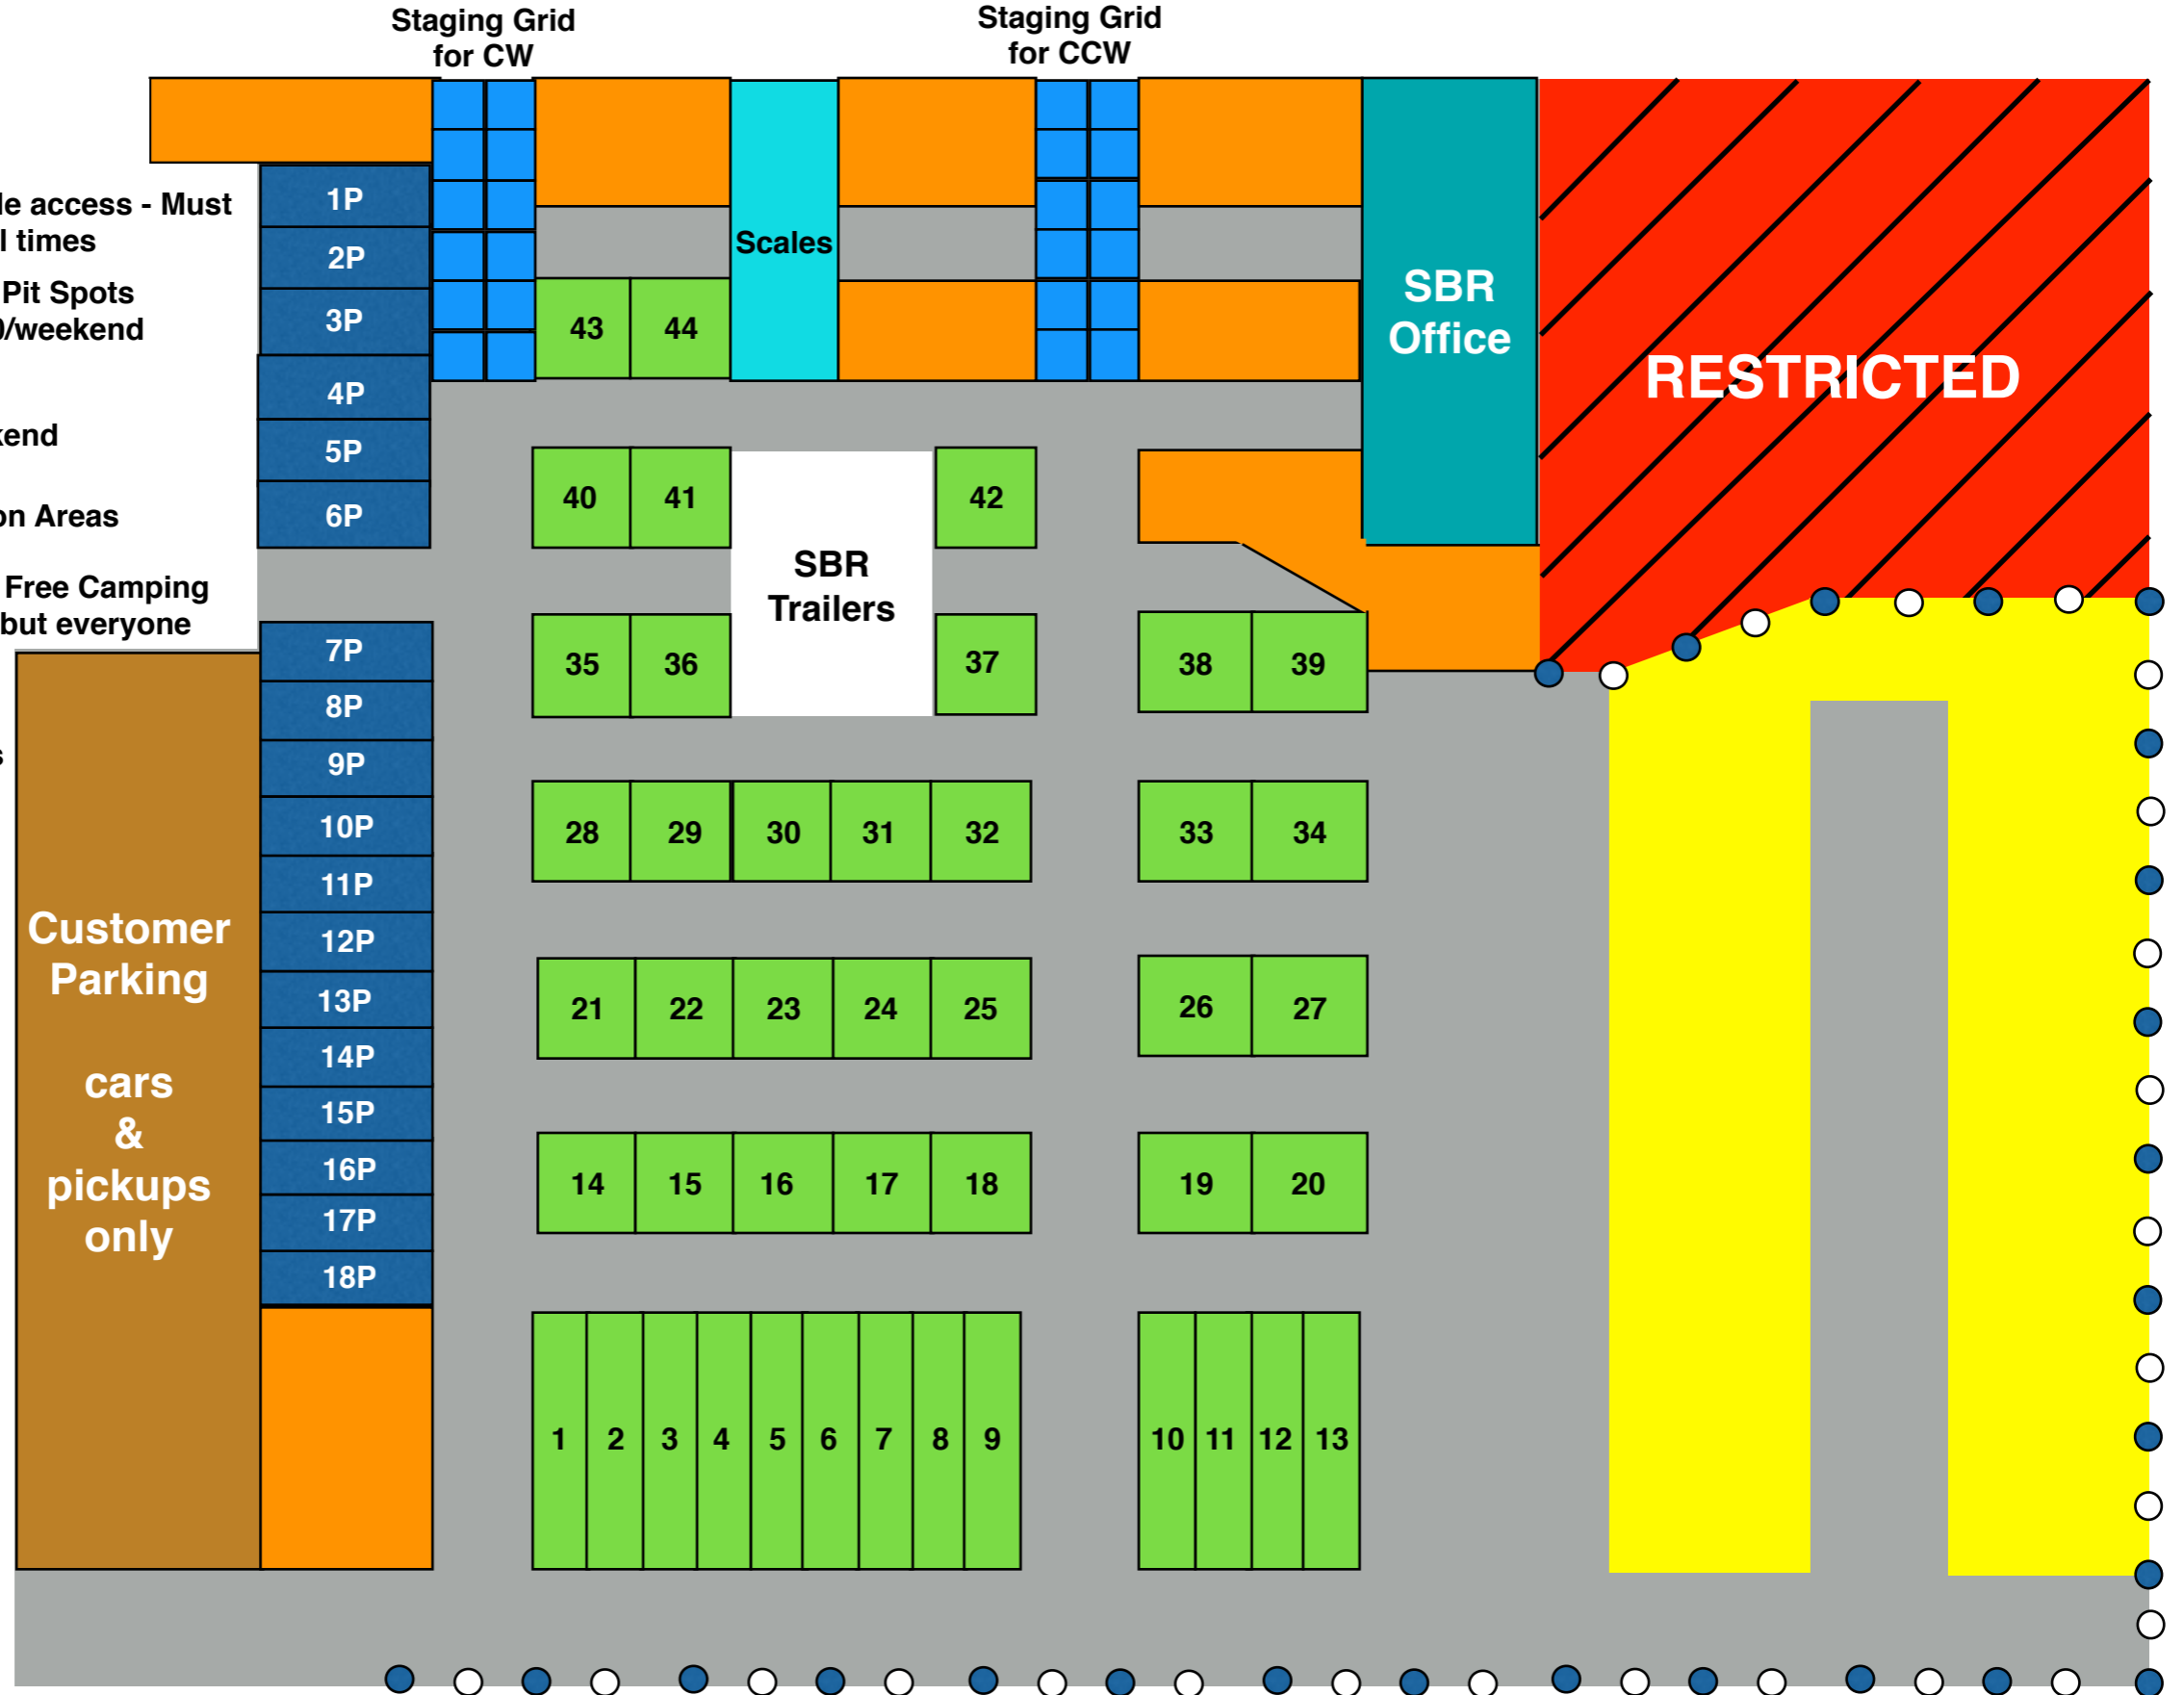

Legend

-  Emergency Vehicle access - Must be kept clear at all times
-  Premium Asphalt Pit Spots \$20.00/day, \$30.00/weekend
-  Grassy Pit Spots \$10/day, \$15/weekend
-  Customer Common Areas
-  Camper Parking - Free Camping with Test & Tune, but everyone must have a pit pass
-  Race participants boundary except for dog walk

Anyone needing more pit space than allotted must purchase another spot
NO IFS, ANDS, OR BUTS

ALL PIT SPOTS ARE FIRST COME, FIRST SERVED UNLESS YOU RESERVE
 Anyone can reserve their spot by calling SBR @ 719-492-2635 or e-mail sbrmsp@gmail.com

Dogwalk Area