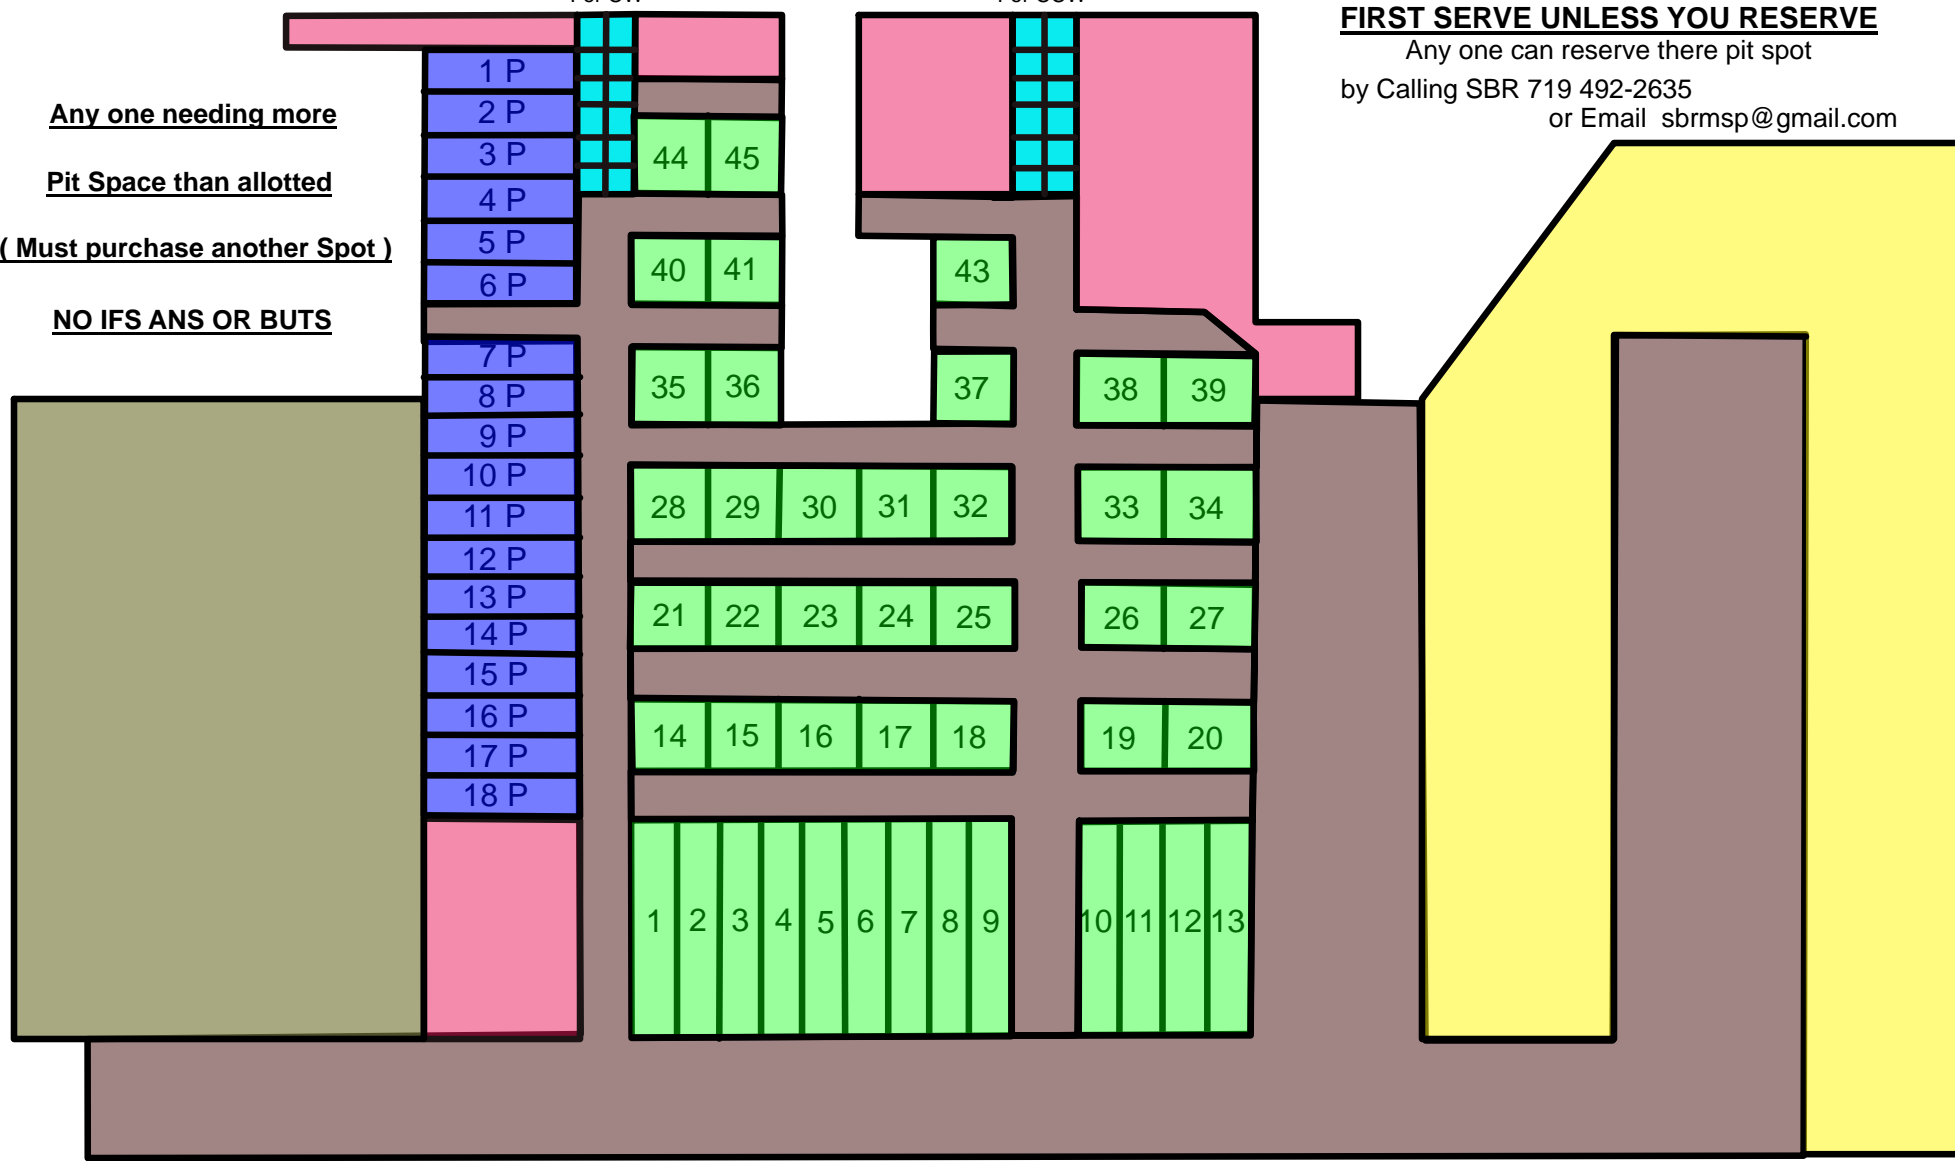

Staging Grid  
For CW

Scale entrance

Staging Grid  
For CCW

**ALL PIT SPOTS ARE FIRST COME  
FIRST SERVE UNLESS YOU RESERVE**

Any one can reserve there pit spot

by Calling SBR 719 492-2635

or Email [sbrmsp@gmail.com](mailto:sbrmsp@gmail.com)

Any one needing more

Pit Space than allotted

( Must purchase another Spot )

NO IFS ANS OR BUTS

 Emergency Vehicle ( Access & Egress )  
Must be keep ( Free & Clear at all times !! )

 Premium Asphalt Pit Spots \$ 20.00 A day \$ 30.00 A Weekend